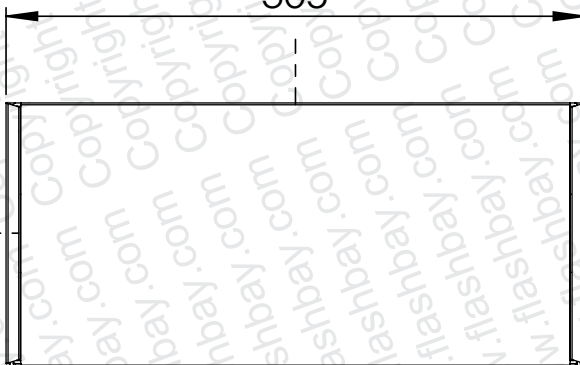

PRODUCT
Deluxe

CODE
DEG

DIMENSIONS
mm

SCALE
1:4

152

85

305