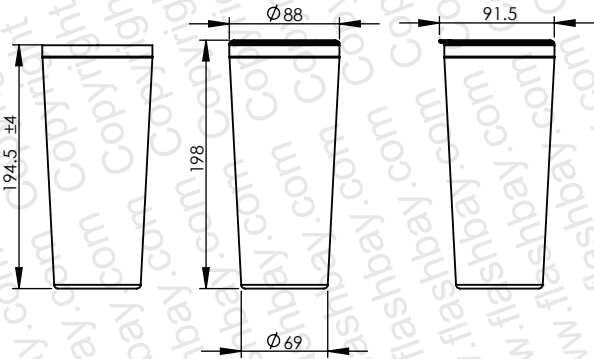

600ml

450ml

300ml

PRODUCT
Metro

CODE
MTR

DIMENSIONS
mm

SCALE
1:6