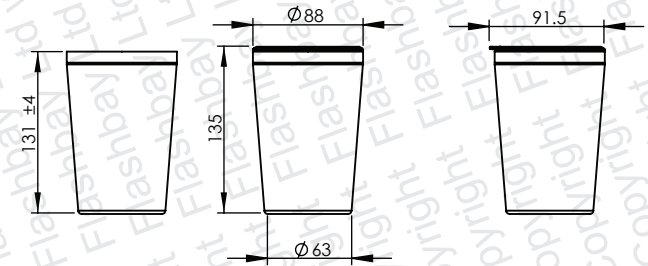

600ml

450ml

300ml

PRODUCT
Metro

CODE
MTR

DIMENSIONS
mm

SCALE
1:6