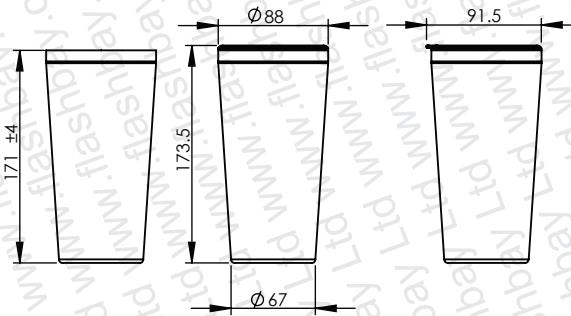

600ml

450ml

300ml

PRODUCT
Metro

CODE
MTR

DIMENSIONS
mm

SCALE
1:6