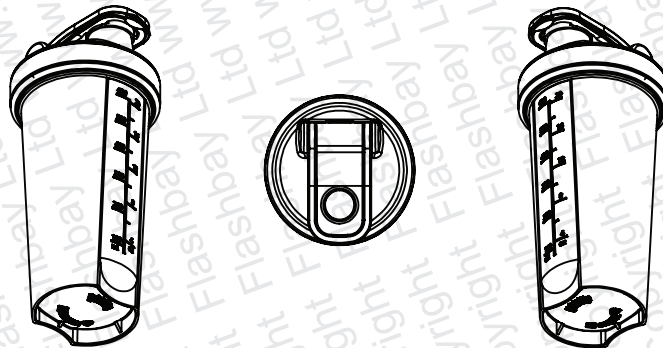

750ml

550ml

PRODUCT
Mix

CODE
MX

DIMENSIONS
mm

SCALE
1:5