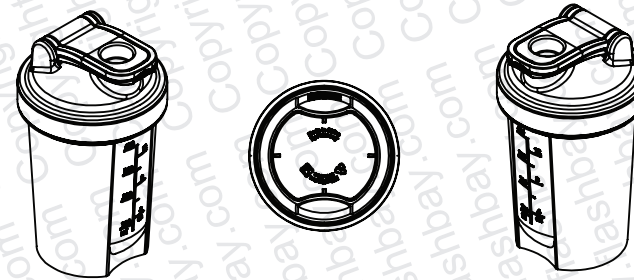

750ml

550ml

PRODUCT
Mix

CODE
MX

DIMENSIONS
mm

SCALE
1:5