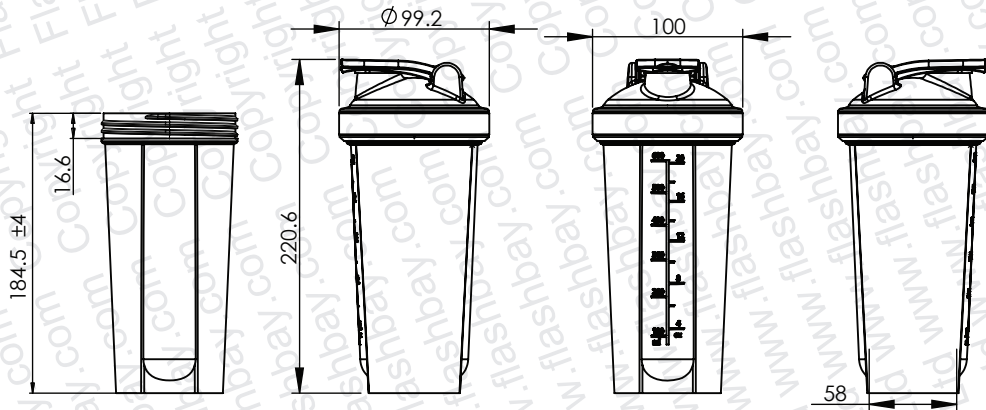

750ml

550ml

PRODUCT
Mix

CODE
MX

DIMENSIONS
mm

SCALE
1:5