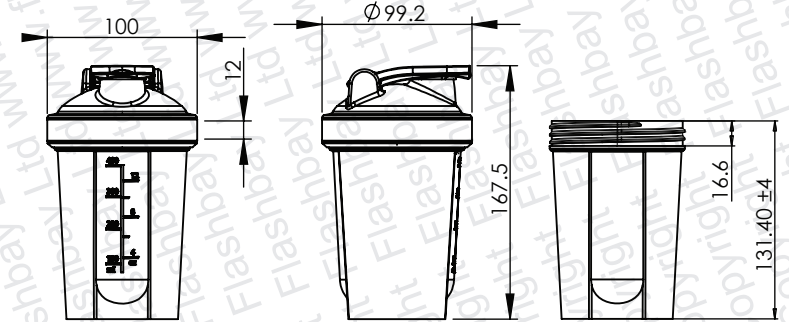

750ml

550ml

PRODUCT
Mix

CODE
MX

DIMENSIONS
mm

SCALE
1:5