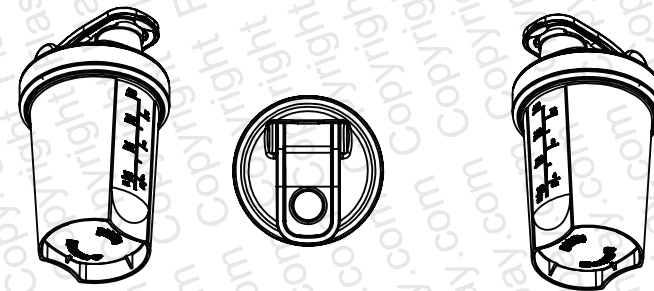

750ml

550ml

PRODUCT
Mix

CODE
MX

DIMENSIONS
mm

SCALE
1:5